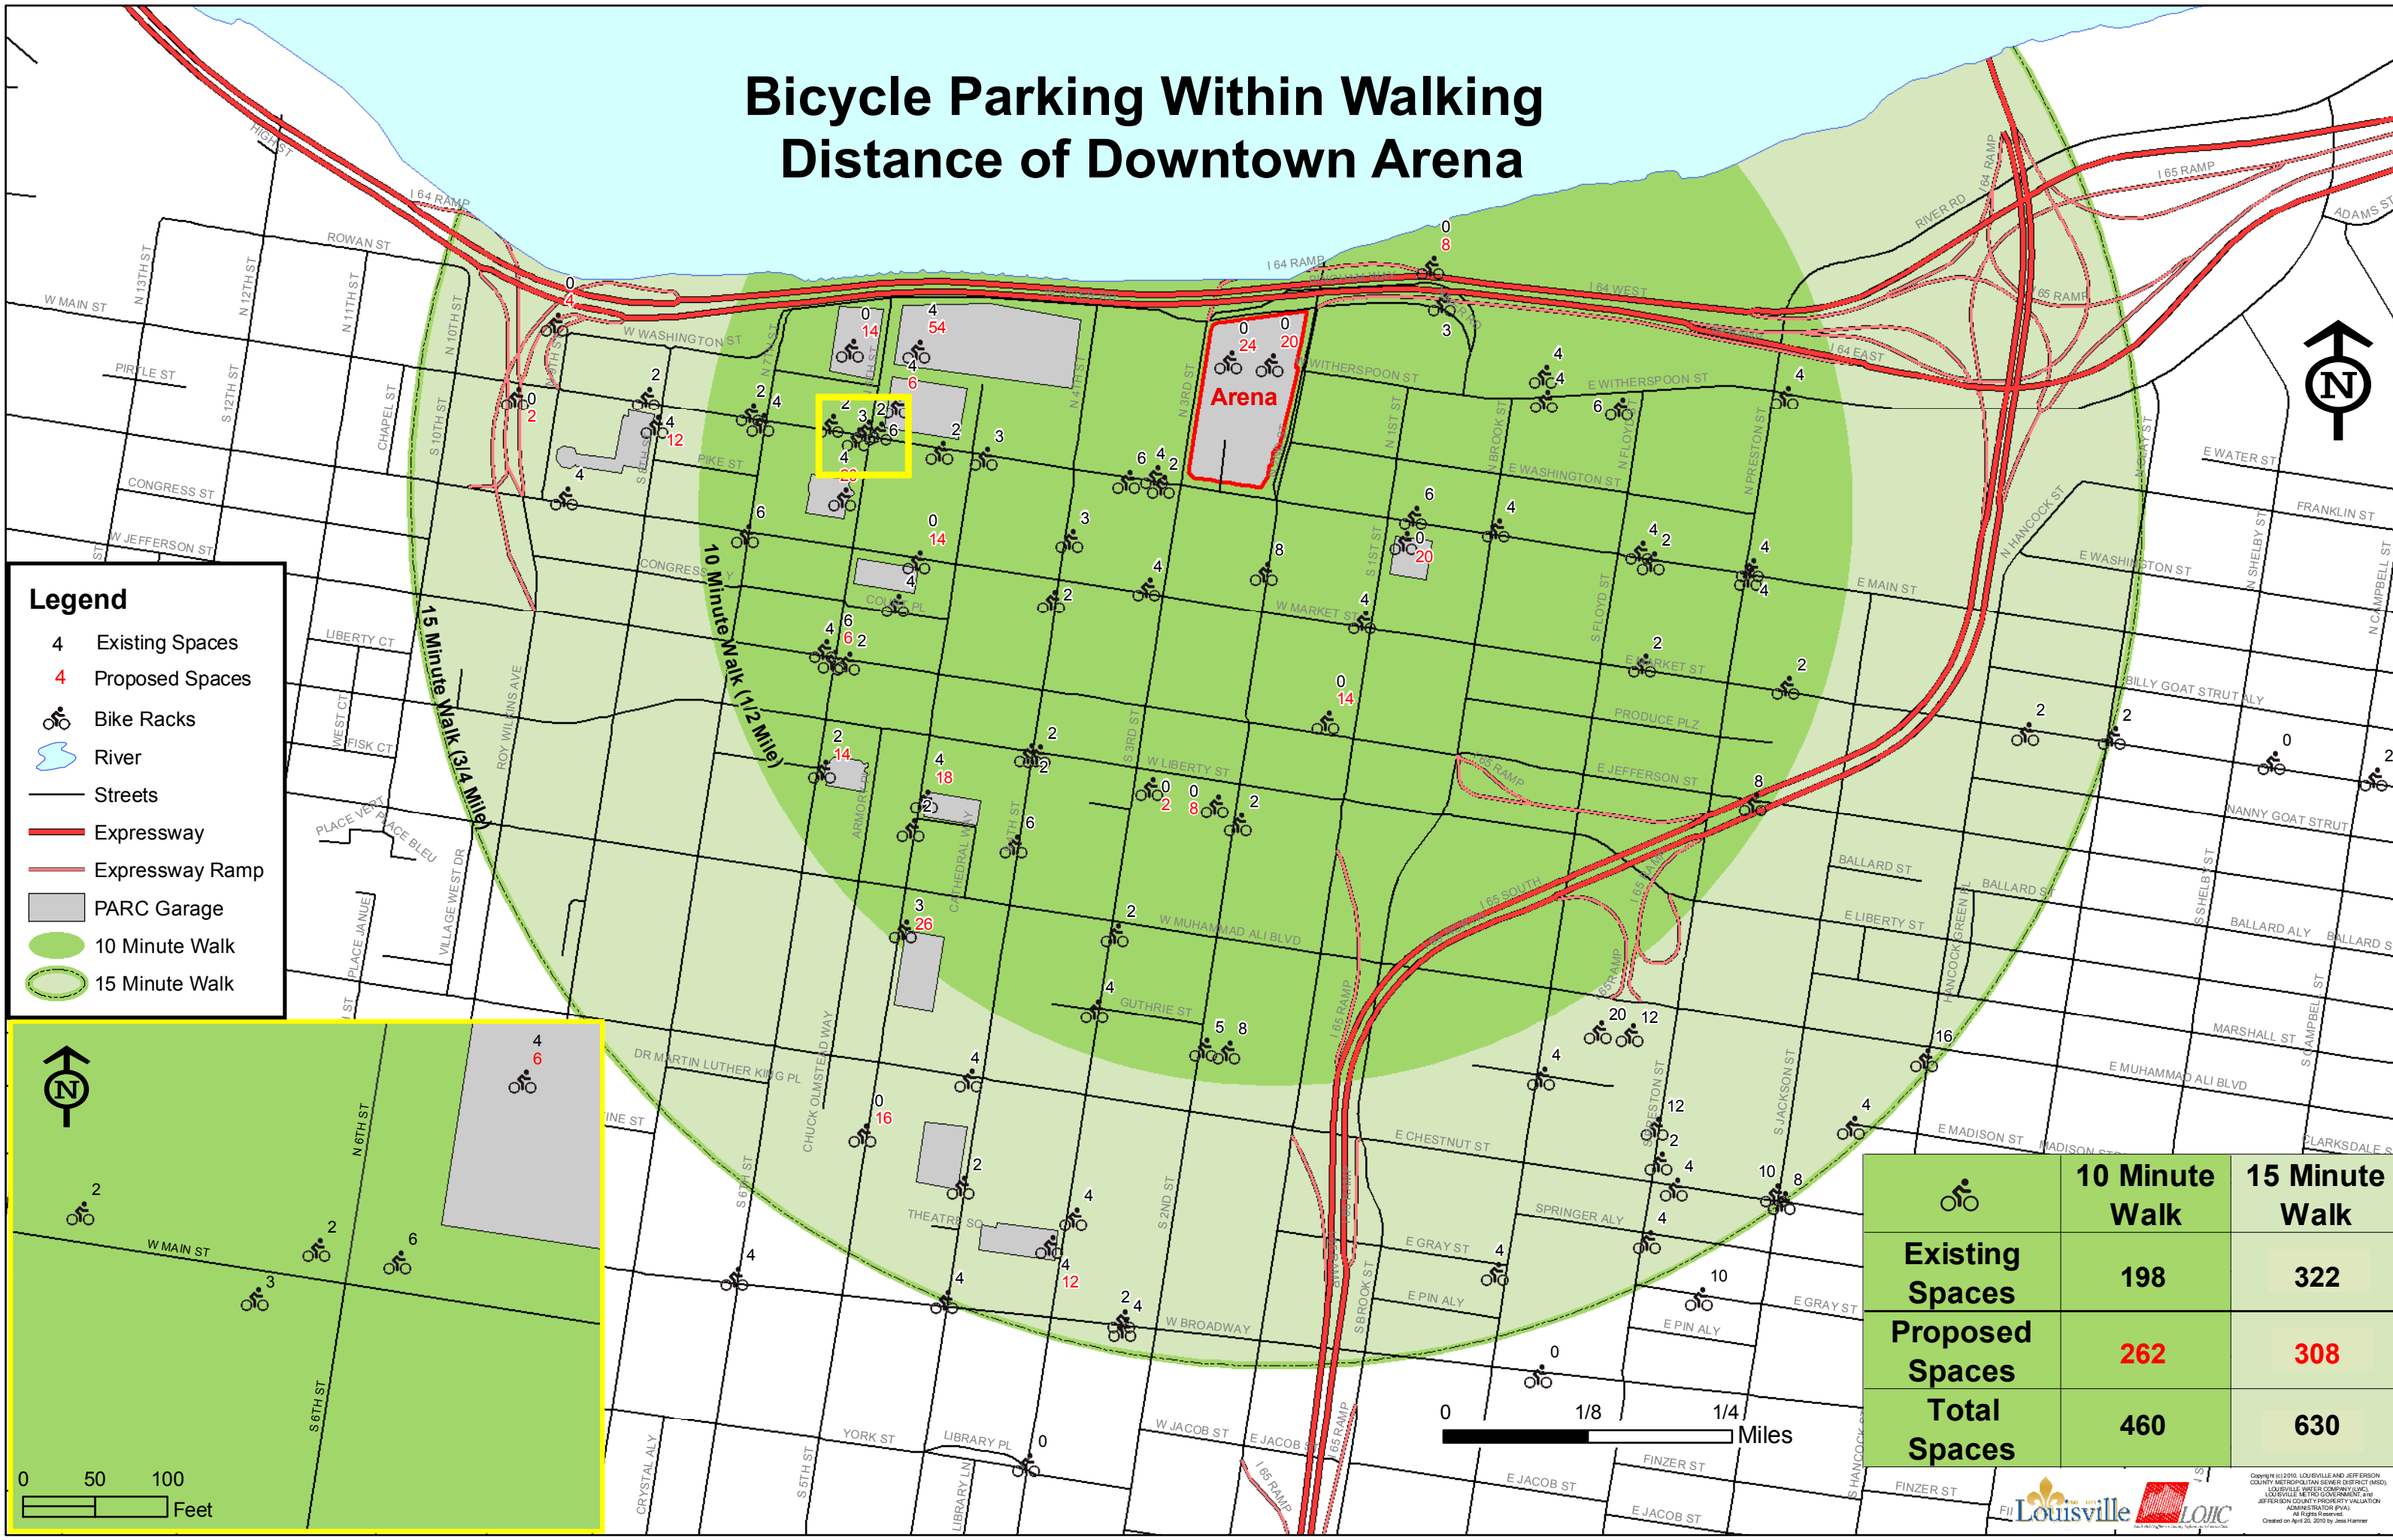

# Bicycle Parking Within Walking Distance of Downtown Arena

**Legend**

- 4 Existing Spaces
- 4 Proposed Spaces
- Bike Racks
- River
- Streets
- Expressway
- Expressway Ramp
- PARC Garage
- 10 Minute Walk
- 15 Minute Walk

	10 Minute Walk	15 Minute Walk
<b>Existing Spaces</b>	198	322
<b>Proposed Spaces</b>	262	308
<b>Total Spaces</b>	460	630